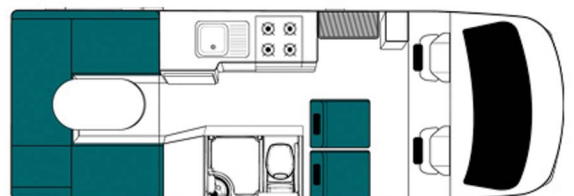

Discovery

4 Berth

4x ADULT

The Discovery is ideal for a couple who likes a bit of flexibility and space all within a compact and modern motorhome.

FEATURES

- Cab swivel seats
- Hydraulic drop down bed
- Diesel heater & solar panel
- Reversing camera
- Warranty Of Fitness
- Rear Wheel Drive

Day

Night

RV Sales Centre

(03) 8398 8848 www.rvsalescentre.com.au

Central West Business Park
Building 2, 9 Ashley Street
Braybrook, VIC 3019