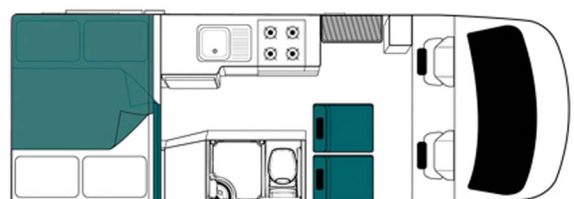

Discovery

4 Berth

4x ADULT

The Discovery is ideal for a couple who likes a bit of flexibility and space all within a compact and modern motorhome.

FEATURES

- Cab swivel seats
- Hydraulic drop down bed
- Diesel heater & solar panel
- Reversing camera
- Warranty Of Fitness
- Rear Wheel Drive

Night

RV Sales Centre

(03) 8398 8848 www.rvsalescentre.com.au

Central West Business Park
Building 2, 9 Ashley Street
Braybrook, VIC 3019